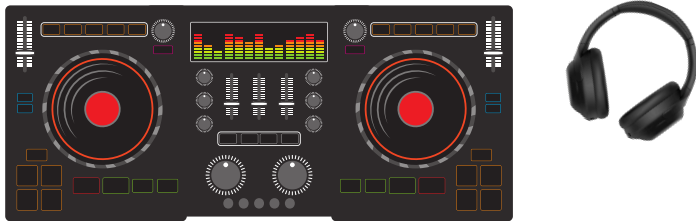

RIDER

DJ ONLY

What do I bring myself?

- turntable (Hercules DJControl Jogvision)
- laptop
- headphones

What does the organisation provide?

- sound system (preference: 3-weg)
- audio console
- connection cinch at the turntable (preference) **OR** mini-jack 3.5mm
- monitor (preferred but optional)

PROVIDED BY DJ ONLY